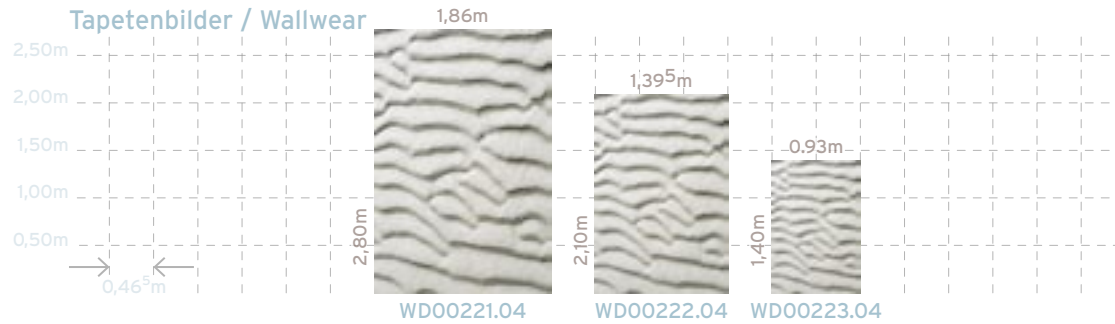

Fotografie: Katja Liedle, Köln

Tapetenbilder / Wallwear