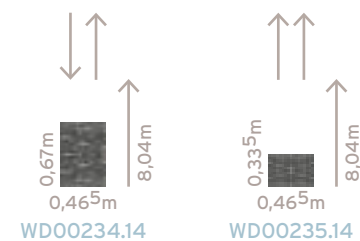

Tapetenrollen / Repeats