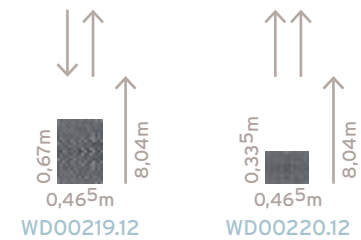

Tapetenrollen / Repeats