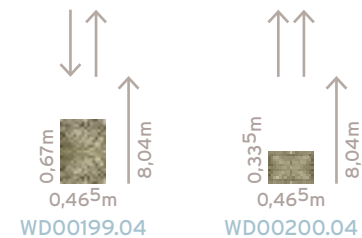

Tapetenrollen / Repeats