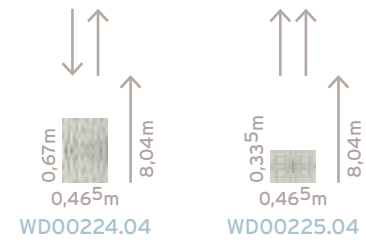

Tapetenrollen / Repeats