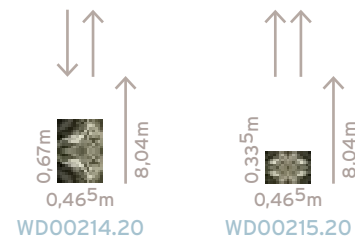

Tapetenrollen / Repeats