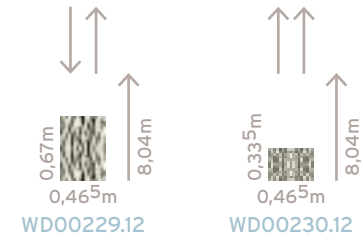

living

Tapetenbilder / Wallwear

Kassándra

Tapetenrollen / Repeats